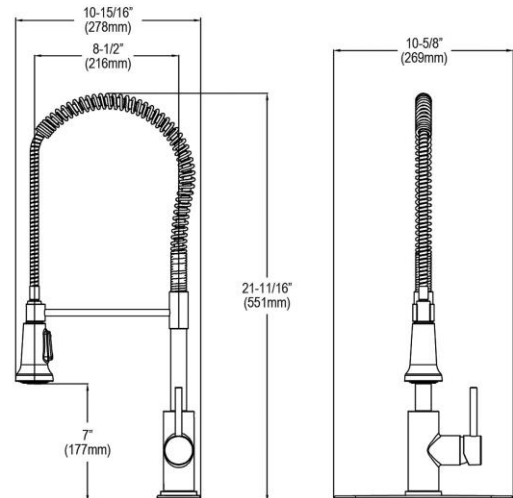

Complies with ADA & ICC A117.1 accessibility requirements when installed according to the requirements outlined in these standards.

[Clean and Care Manual (PDF)](#)
[Installation Instructions (PDF) - LKAV2061 - Install Sheet](#)
[Warranty (PDF)](#)