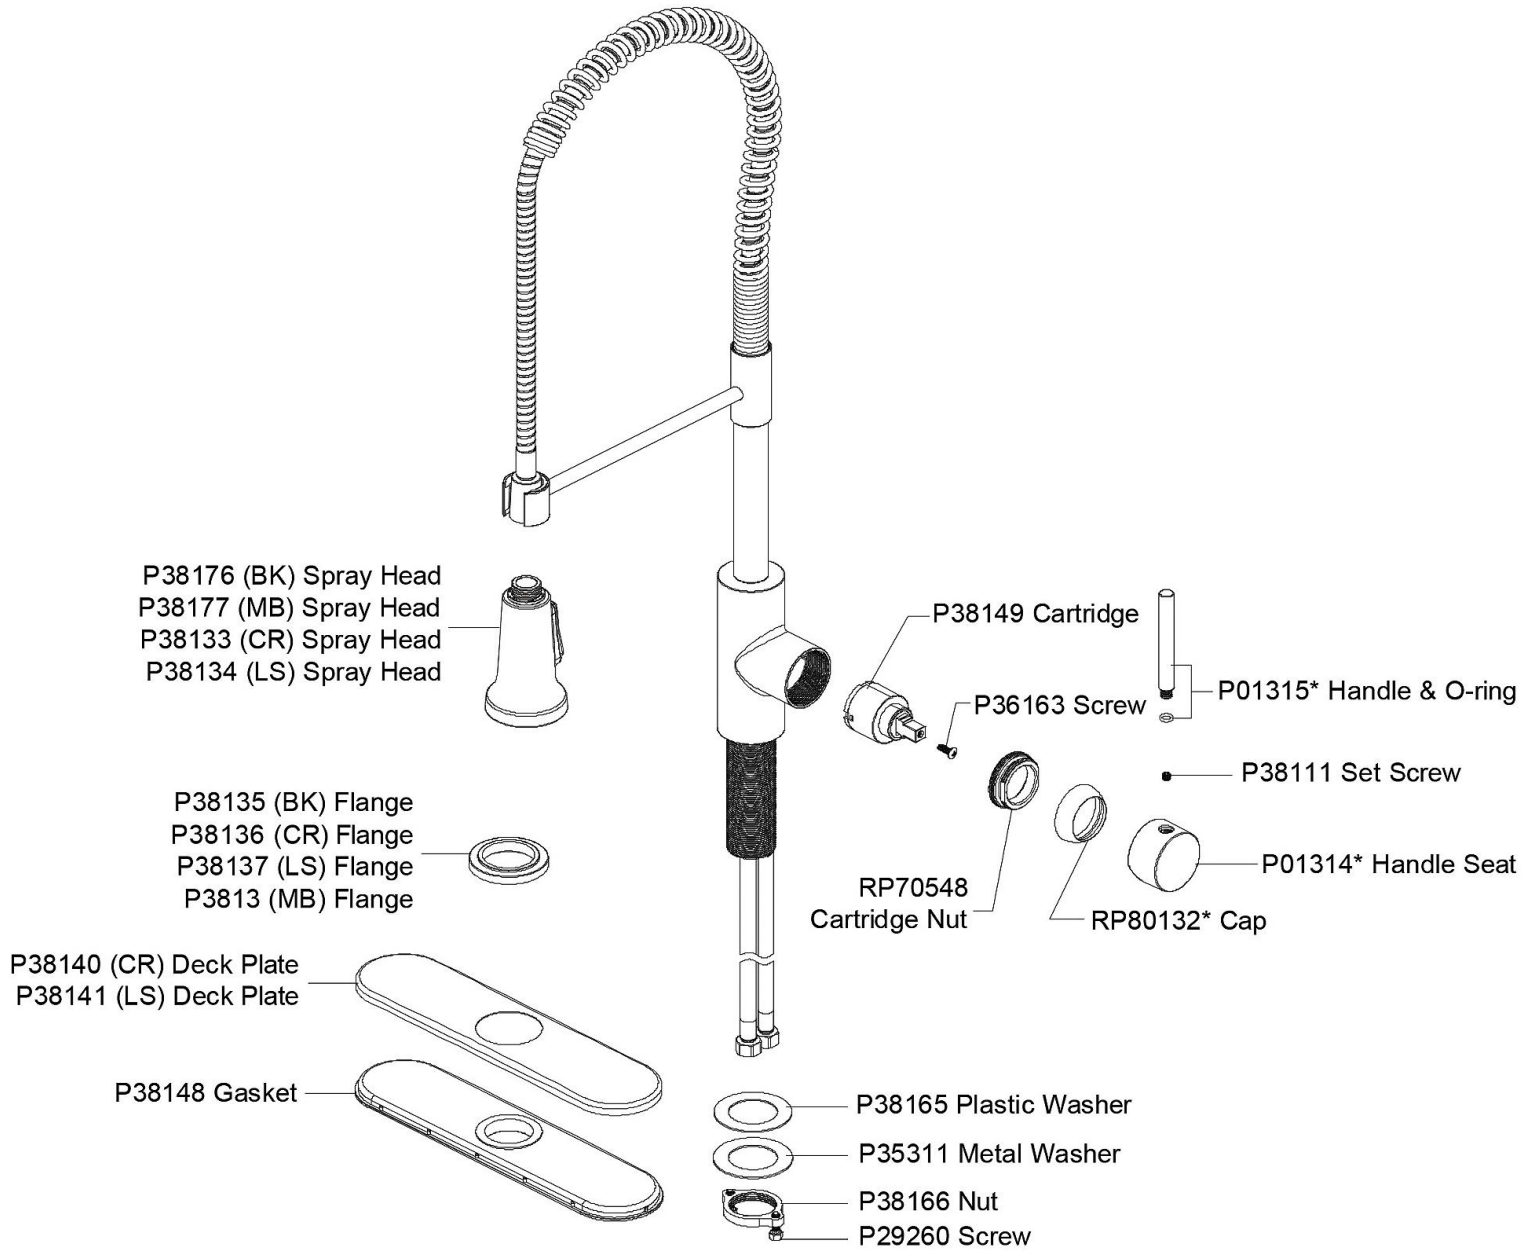

In keeping with our policy of continuing product improvement, Elkay reserves the right to change product specifications without notice. Please visit elkay.com for the most current version of Elkay product specification sheets. This specification describes an Elkay product with design, quality, and functional benefits to the user. When making a comparison of other producers' offerings, be certain these features are not overlooked.